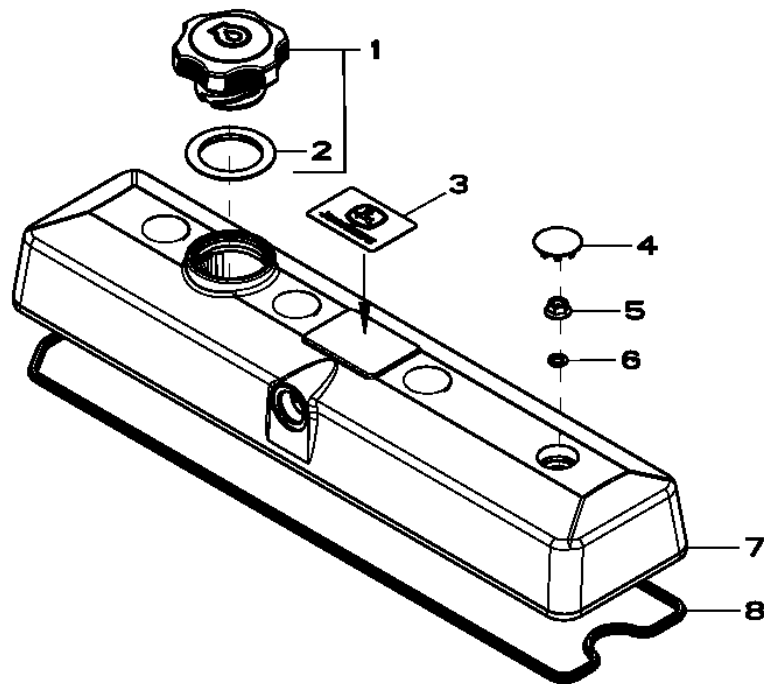

1107 Valve Cover
1107 Cache-soupapes
1107 Zylinderkopfhaube
1107 Coperchio valvole
1107 Tapa de válvulas
1107 Ventillock

RE60032PCDG01 A.1

RE60032PCDG01

Key	Part No.	Part Name	Qty.	Engine Serial No.	Remarks
1	RE535560	Filler Cap	1		SUB FOR RE500005
2	R502902	Packing	1		
3	R521401	Medallion	1		SUB FOR R116324
4	H23125	Plug	4		
5	R123574	Nut	4		M8
6	R123575	O-Ring	4		7.595 X 2.616 mm (0.299" X 0.103")
7	RE70403	Valve Cover	1		MARKED R519778
8	R524480	Gasket	1		SUB FOR R123542
	RE520539	Gasket Kit	AR		(A)

(A) Suitable For High Temperature, Include Instructions
Convient aux hautes températures
Geeignet für Hochtemperatur, einschließlich Anleitung
Adatto alle alte temperature
Adecuado para temperaturas altas
Lämplig för hög temperatur